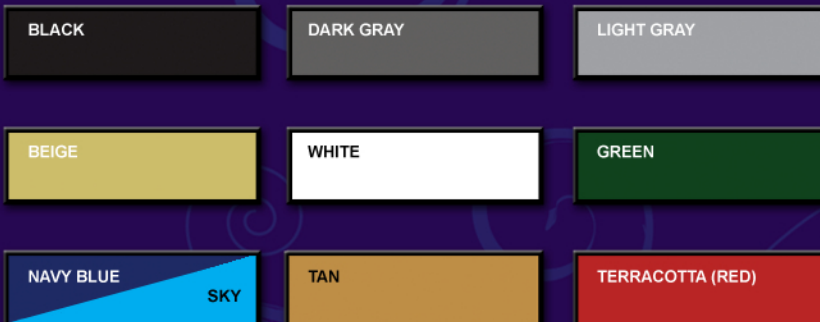

Come Home to Perfection!

**ITtile looks great,
provides all day comfort,
and is easy to maintain.**

Designed for a Contemporary Lifestyle

Colours for Slate Texture

Colours for Leather Texture

Tuscany Colours for Slate Texture