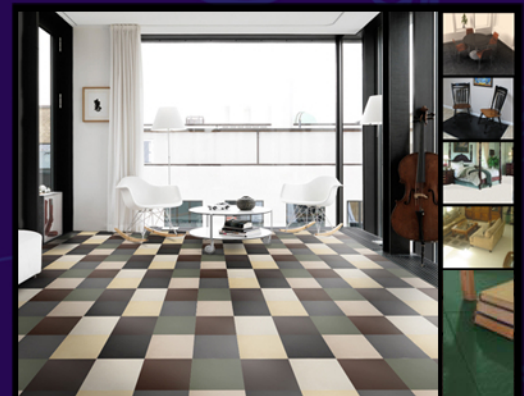

Come Home to Perfection!

**ITtile looks great,
provides all day comfort,
and is easy to maintain.**

Designed for a Contemporary Lifestyle

Colours for Slate Texture

Colours for Leather Texture

Tuscany Colours for Slate Texture

Possibilities: Endless

PLACES YOU'LL FIND ITtile

- Living Rooms
- Kitchens
- Laundry Rooms
- Rec. Rooms
- Dens
- Offices
- Bedrooms
- Playrooms

Anywhere a comfortable, durable & beautiful floor is desired