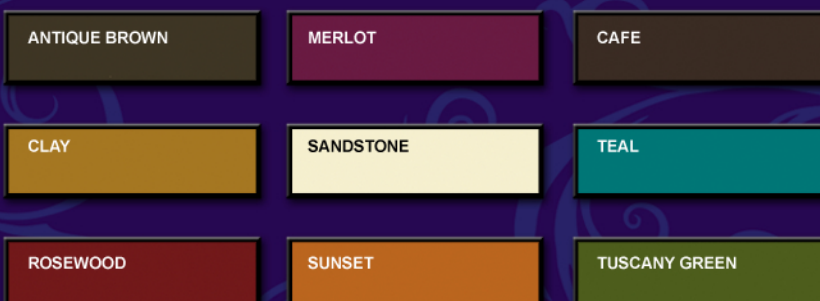

Come Home to Perfection!

**ITtile looks great,
provides all day comfort,
and is easy to maintain.**

Designed for a Contemporary Lifestyle

Colours for Slate Texture

Colours for Leather Texture

Tuscany Colours for Slate Texture